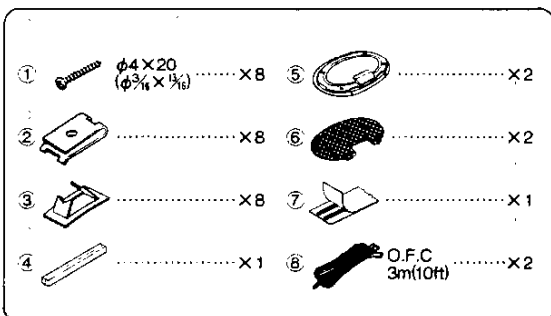

DOOR/REAR DECK MOUNT SPEAKER

KFC-HQ460

SERVICE MANUAL

KENWOOD

©1993-4 PRINTED IN JAPAN
B51-6590-00 (J) 432

EXTERNAL VIEW

UNIT : mm (inch)

PARTS INCLUDED

SPECIFICATIONS

Speakers	
Woofer	95 X 153mm(4 X 6in) Injection P.P. Cone Type
	160g(5.6oz) Magnet
Tweeter	25mm(1in) P.I. Balanced Dome Type
Peak Power	55Watts
Frequency Response	45Hz ~ 30,000Hz
Sensitivity	89dB/W at 1m
Impedance	4 Ohms
Net Weight With Grille	1,260g(2.8lb) / Pair

Telle ohne Parts No. werden nicht geliefert.

Ref. No.	Address	New Parts	Parts No.	Description	Desti- nation	Re- marks
K F C - H Q 4 6 0						
① ~ ③		*	N 99-1245-08	SCREW SET		
④		*	G 53-1108-08	PACKING		
⑤		*	B 06-0775-08	GRILLE		
⑥		*	F 09-1066-08	PROTECTOR		
⑦			J 69-0103-08	BUTYL RUBER		
⑧			E 30-5145-08	CORD SET		
⑩		*	T 15-0233-08	SPEAKER		