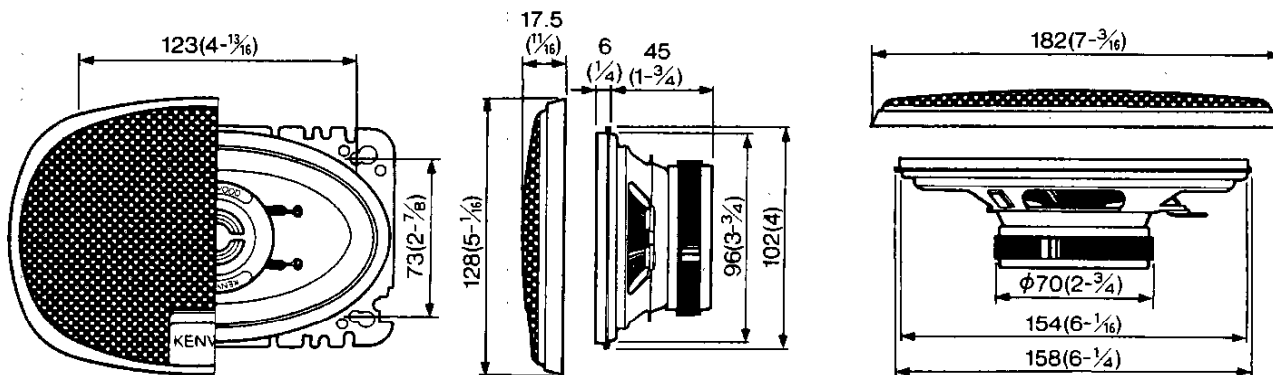

DOOR/REAR DECK MOUNT SPEAKER

KFC-HQ460

SERVICE MANUAL

KENWOOD

©1993-4 PRINTED IN JAPAN
B51-6590-00 (J) 432

EXTERNAL VIEW

UNIT : mm (inch)

PARTS INCLUDED

SPECIFICATIONS

Speakers	
Woofer	95 X 153mm(4 X 6in) Injection P.P. Cone Type
	160g(5.6oz) Magnet
Tweeter	25mm(1in) P.I. Balanced Dome Type
Peak Power	55Watts
Frequency Response	45Hz ~ 30,000Hz
Sensitivity	89dB/W at 1m
Impedance	4 Ohms
Net Weight With Grille	1,260g(2.8lb) / Pair

Telle ohne Parts No. werden nicht geliefert.

Ref. No.	Address	New Parts	Parts No.	Description	Desti- nation	Re- marks
K F C - H Q 4 6 0						
① ~ ③		*	N 99-1245-08	SCREW SET		
④		*	G 53-1108-08	PACKING		
⑤		*	B 06-0775-08	GRILLE		
⑥		*	F 09-1066-08	PROTECTOR		
⑦			J 69-0103-08	BUTYL RUBER		
⑧			E 30-5145-08	CORD SET		
⑩		*	T 15-0233-08	SPEAKER		